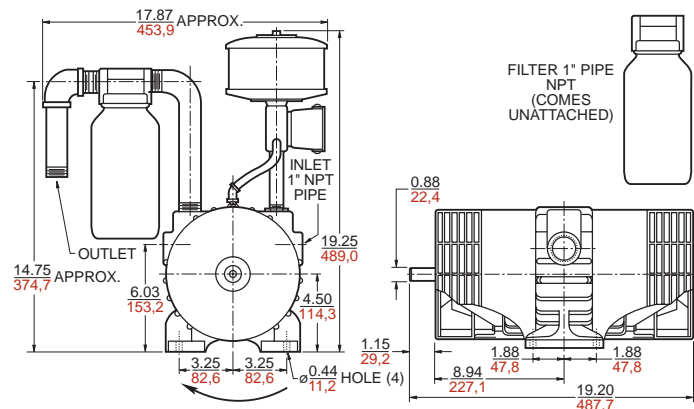

Separate Drive Rotary Vane 55 cfm

Lubricated 5565 Series

MODEL 5565 SERIES

25" HG MAX. VAC., 55 CFM OPEN FLOW

PRODUCT FEATURES

- Lubricated operation
- Rugged construction/low maintenance
- Essentially pulse-free service

INCLUDES

- Filter AD560
- Muffler AD560B
- Oil reservoir AD185
- Motorized lubricator AD190-V4
- Coupling AE544B-1 (.88" x 1.13")

RECOMMENDED ACCESSORIES

- Base AB322E
- Vacuum relief valve AE961
- Vacuum gauge AA640
- Oil AD220
- Repair kit K299
- Coupling guard AH380B-1

Product Dimensions (mm, inches)

Dimensions are for reference only.

Product Specifications

Model Number	Motor	Base	Coupling Guard	RPM		HP	kW	Net Wt.	
				60 Hz	50 Hz			lbs.	kg
5565-V4	—			1725	—	3	2,2	95	42,8
5565-V5A	—	•	•	1725	—	3	2,2	140	63,0
5565-V7	—			1725	—	3	2,2	95	42,8
5565-V6A-T338	230/460-60-3	•	•	1725	—	3	2,2	172	77,4
5565-V7-SD220-1*	415-50-3	•	•	—	1425	3	2,2	172	77,4